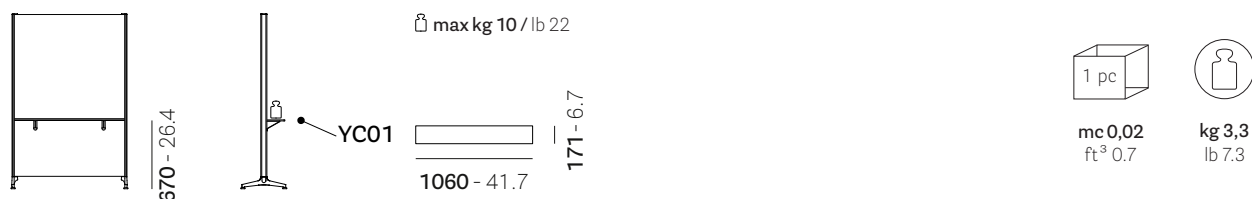

• YC01_L110 + YCF_L110