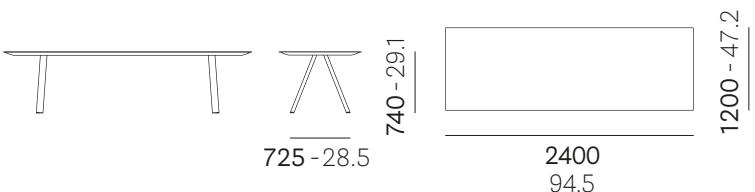

• ARK240X120

Disassembled
Da assemblare

mc 0,56
ft³ 19.8

THICKNESS TOP

SOLID LAMINATE

6mm - 0.24" 10mm - 0.39" 12mm - 0.47"

kg 66
lb 145.5

kg 73,7
lb 162.5

kg 82,8
lb 182.5